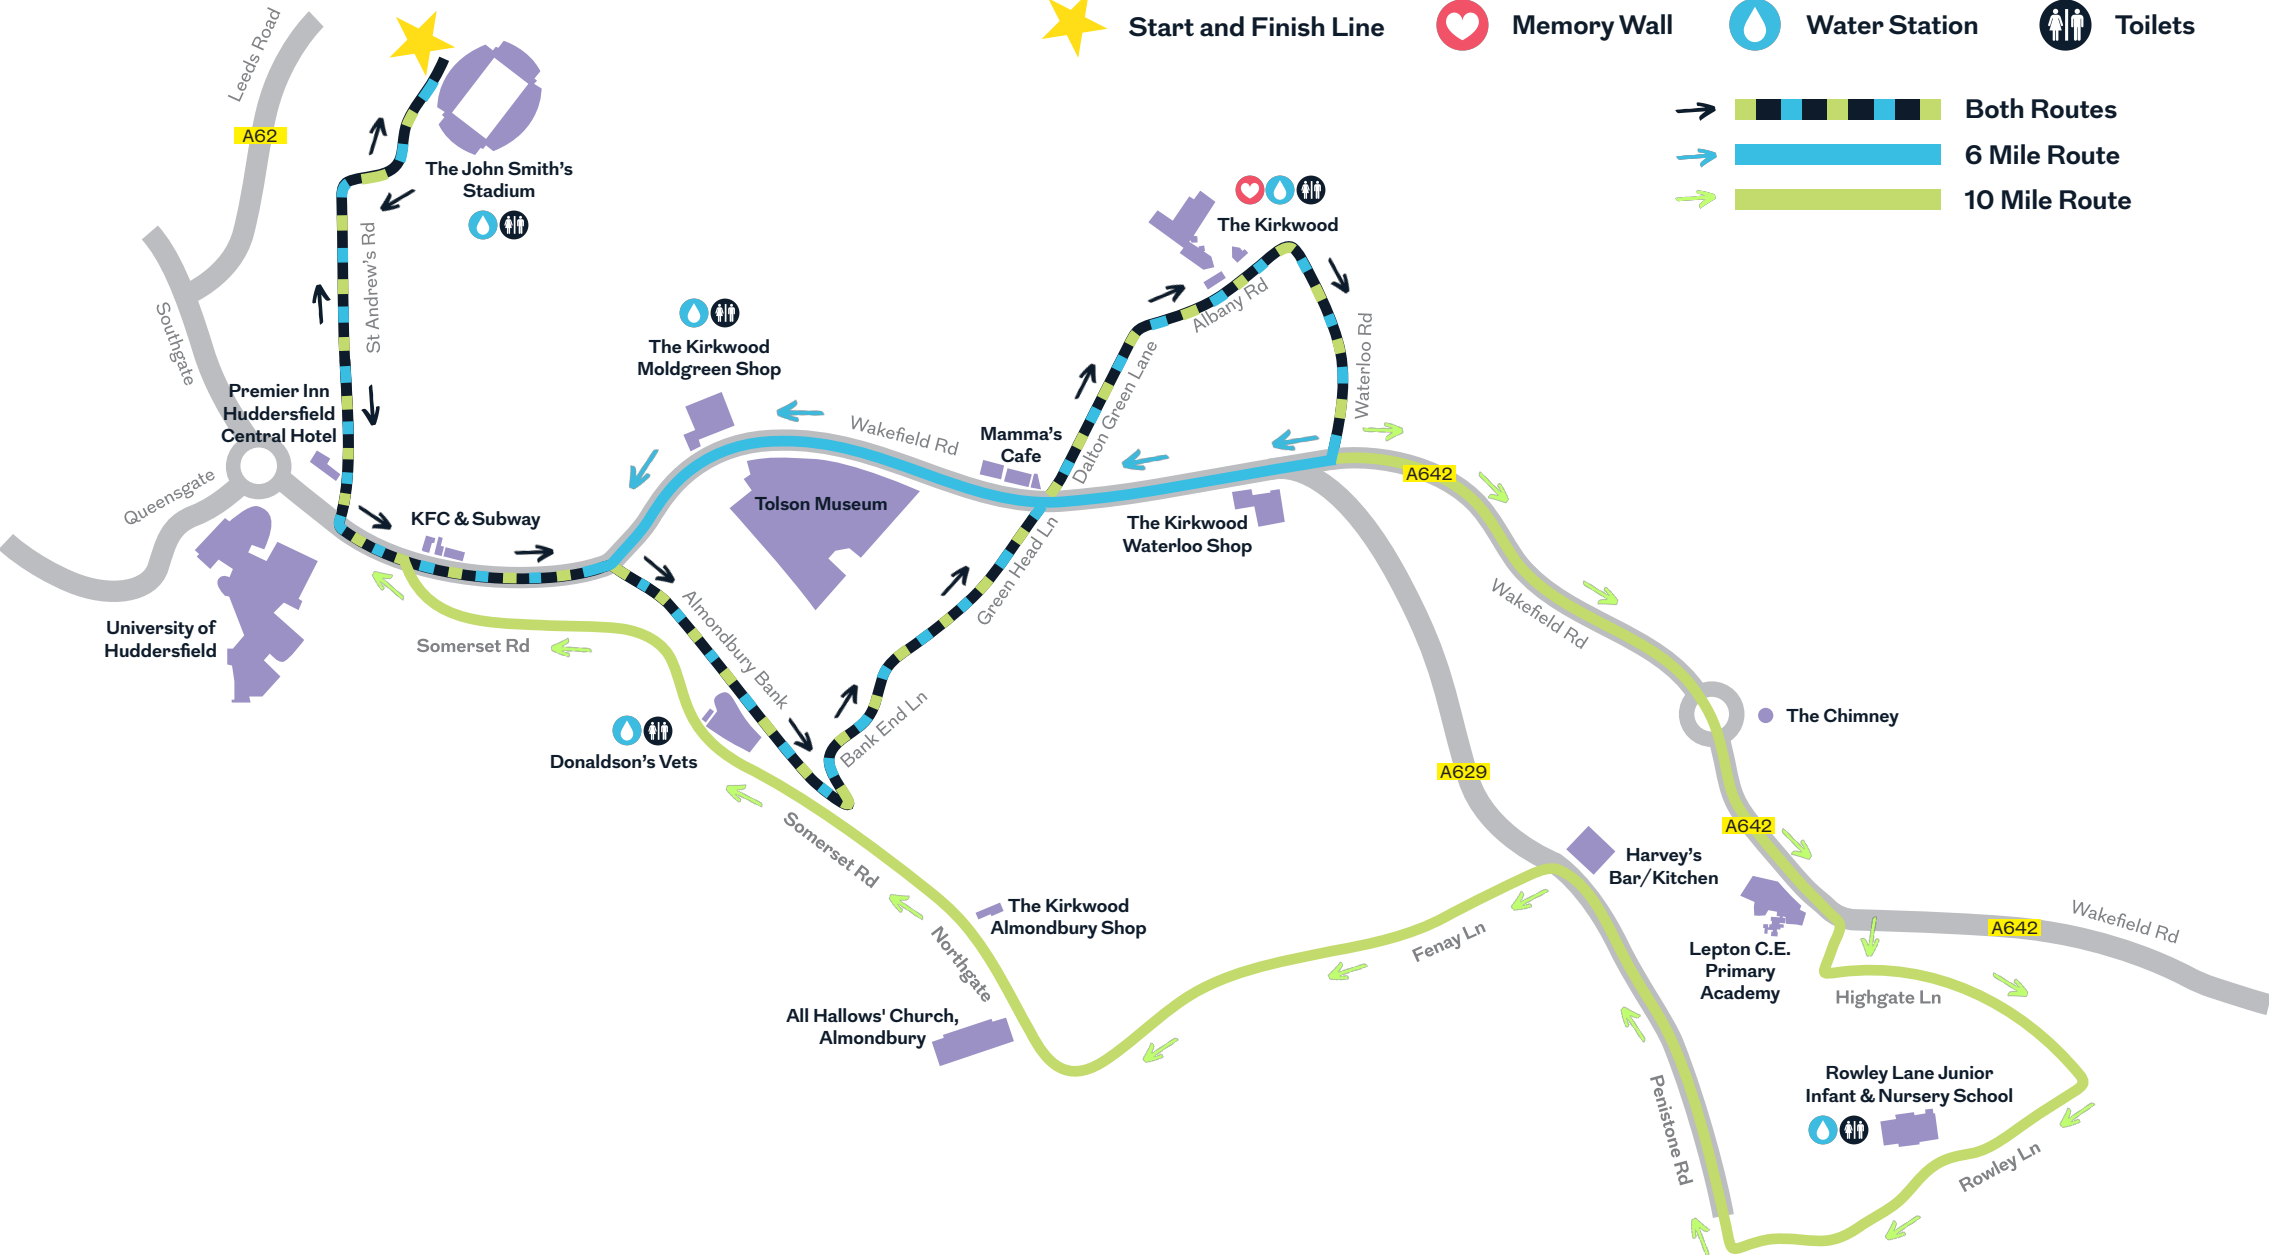

 Start and Finish Line
  Memory Wall
  Water Station
  Toilets

 Both Routes  
 6 Mile Route  
 10 Mile Route

# ROUTE MAP

The Kirkwood is a Registered Charity (No. 512987)