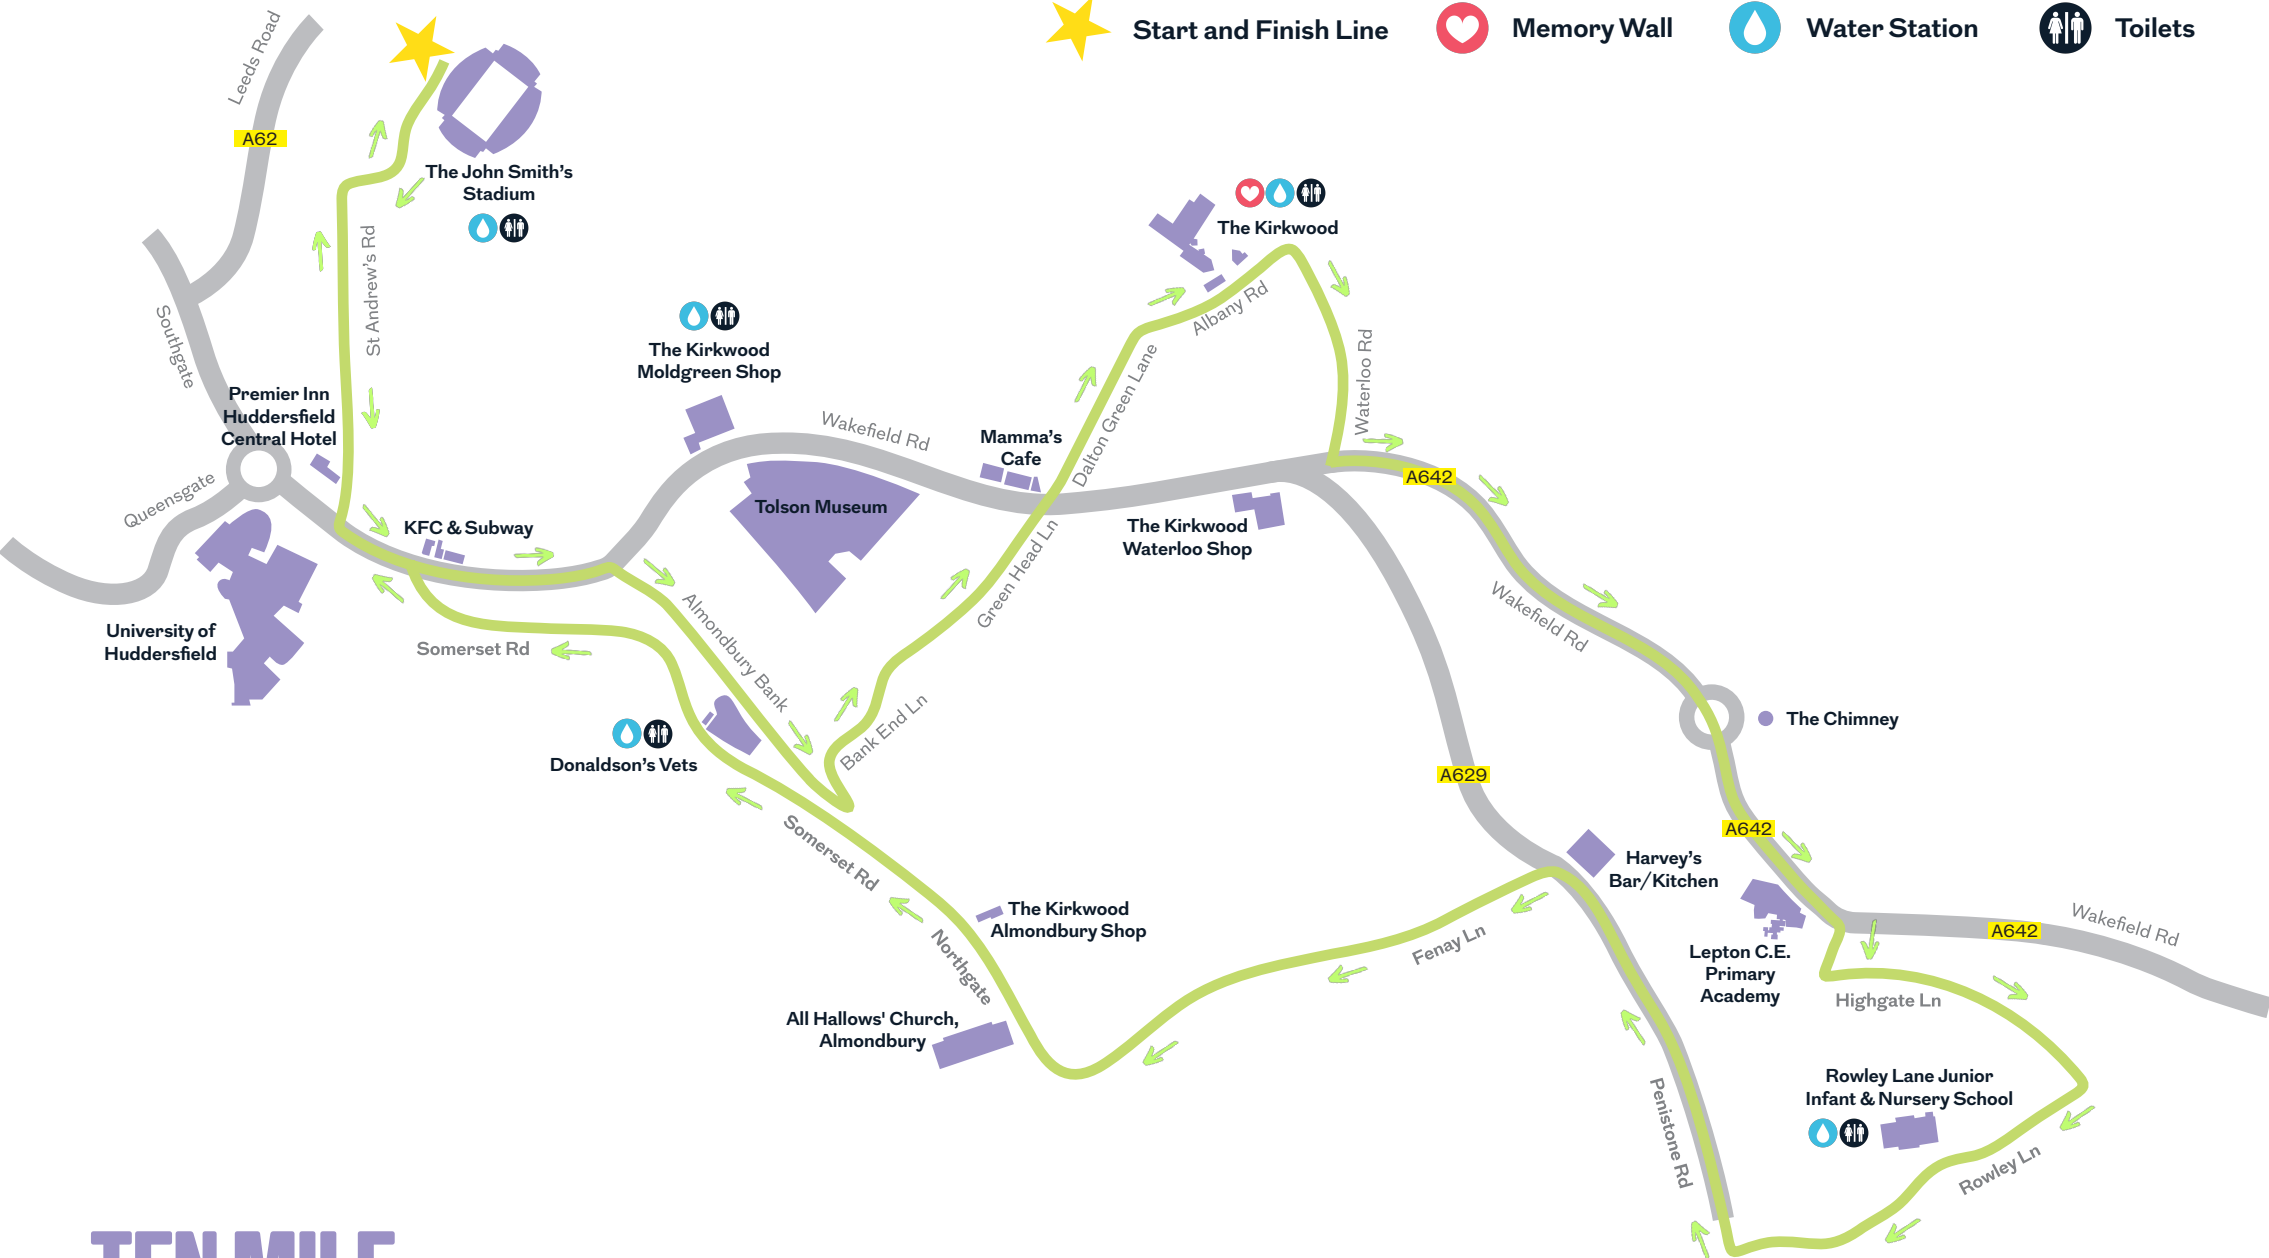

Start and Finish Line

Memory Wall

Water Station

Toilets

TEN MILE ROUTE MAP

The Kirkwood is a Registered Charity (No. 512987)